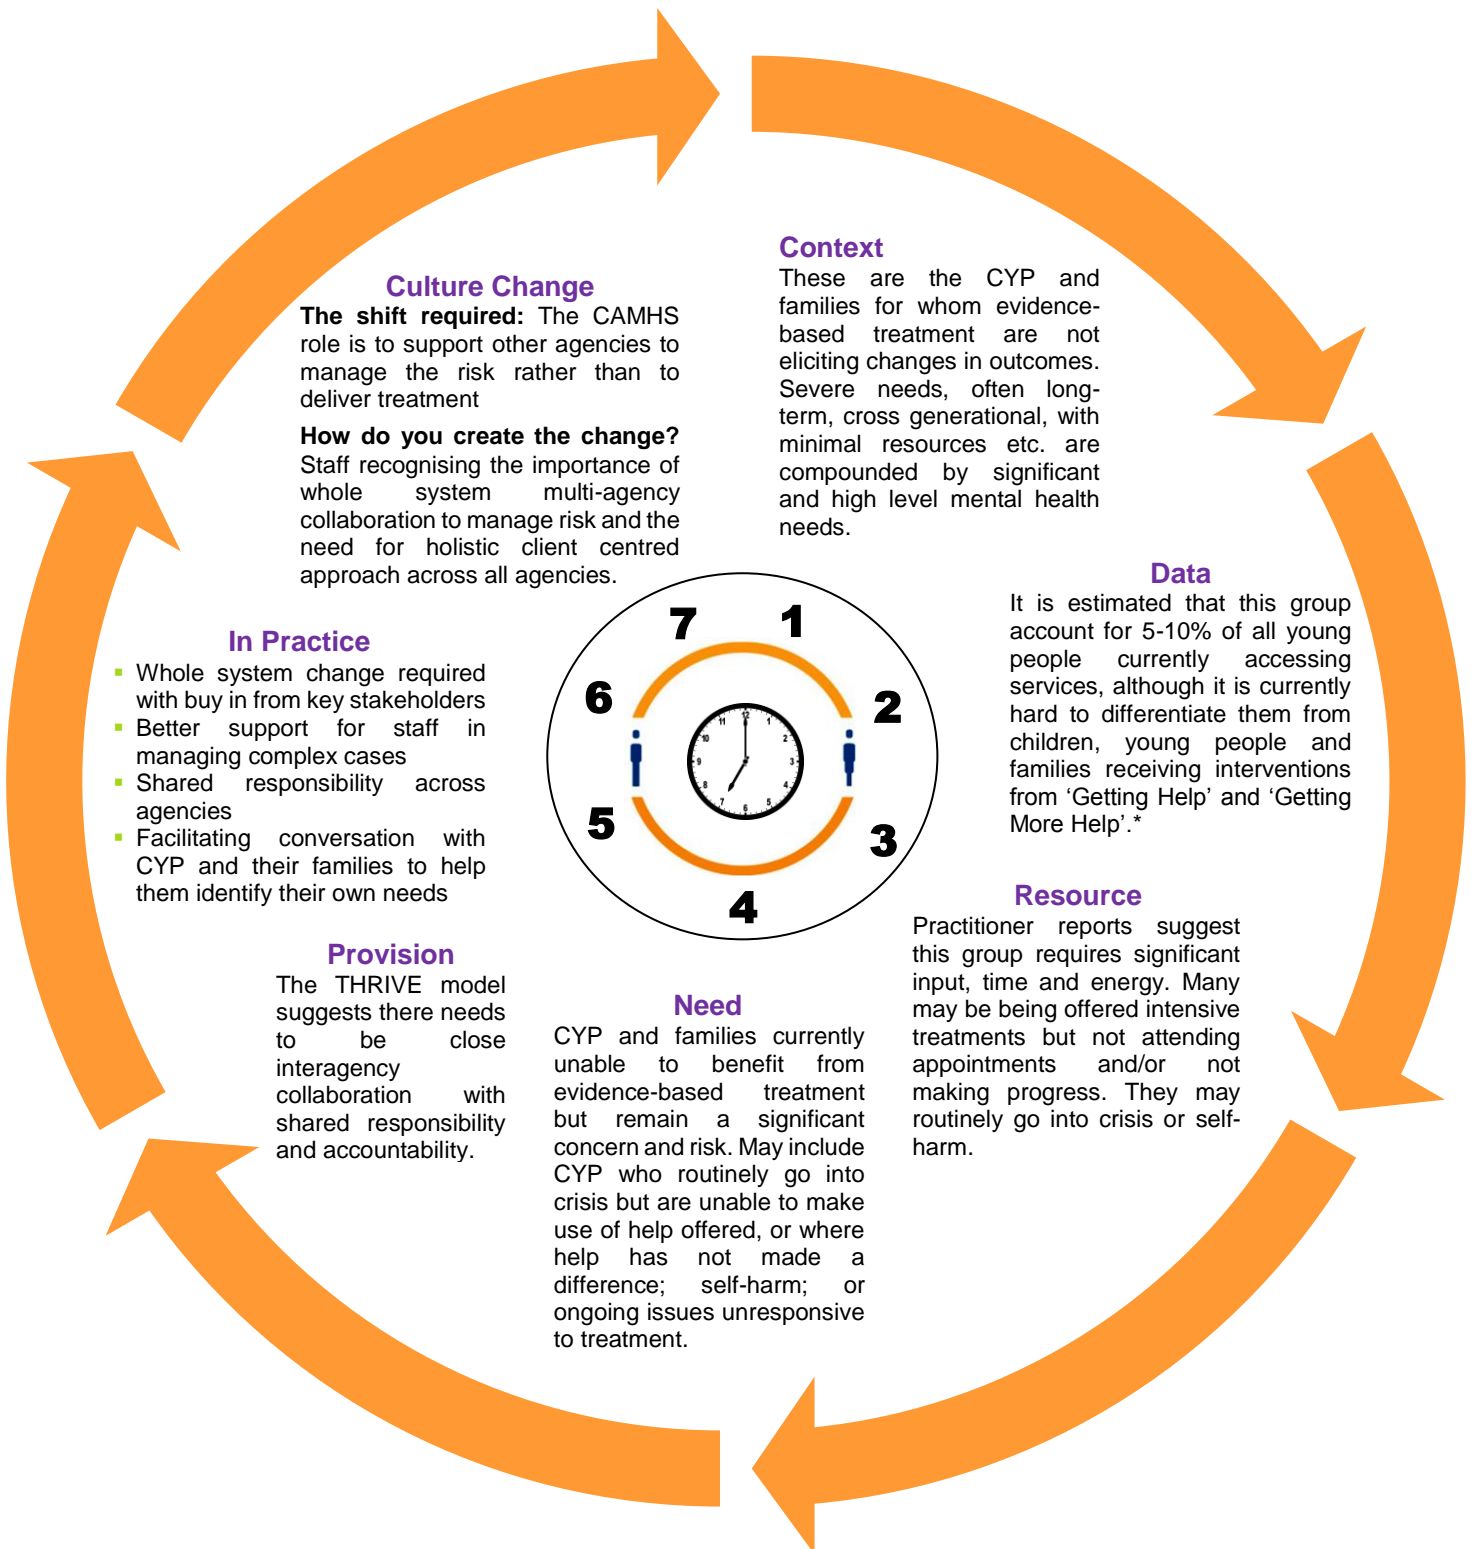

7 Minute Briefing: Getting Risk Support

Wolpert et al. (2016) THRIVE Elaborated Second Edition

*based on the payment systems project (Wolpert et al., 2015).